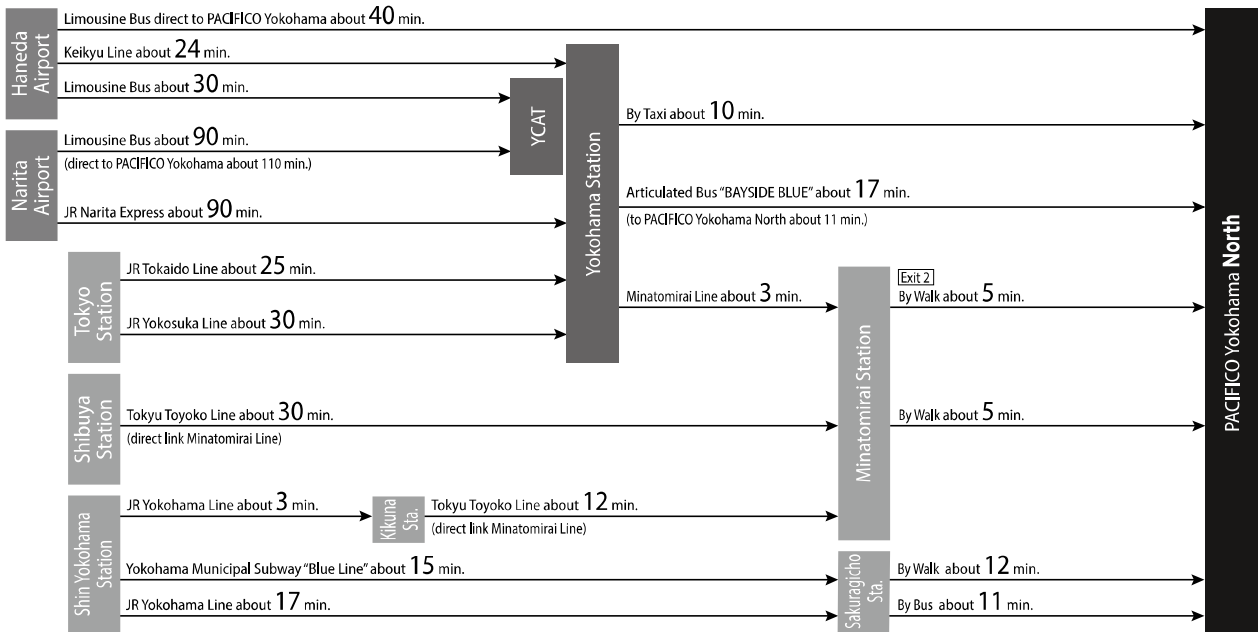

交通案内図

会場案内図

■ PACIFICO Yokohama North

1F

2F

3F

4F

■ PACIFICO Yokohama Exhibition Hall

1F

■ Technology Hall

Intercontinental Yokohama Grand Hotel Silk

1F

The Yokohama Bay Hotel Tokyu Ambassador's Ballroom

B2F