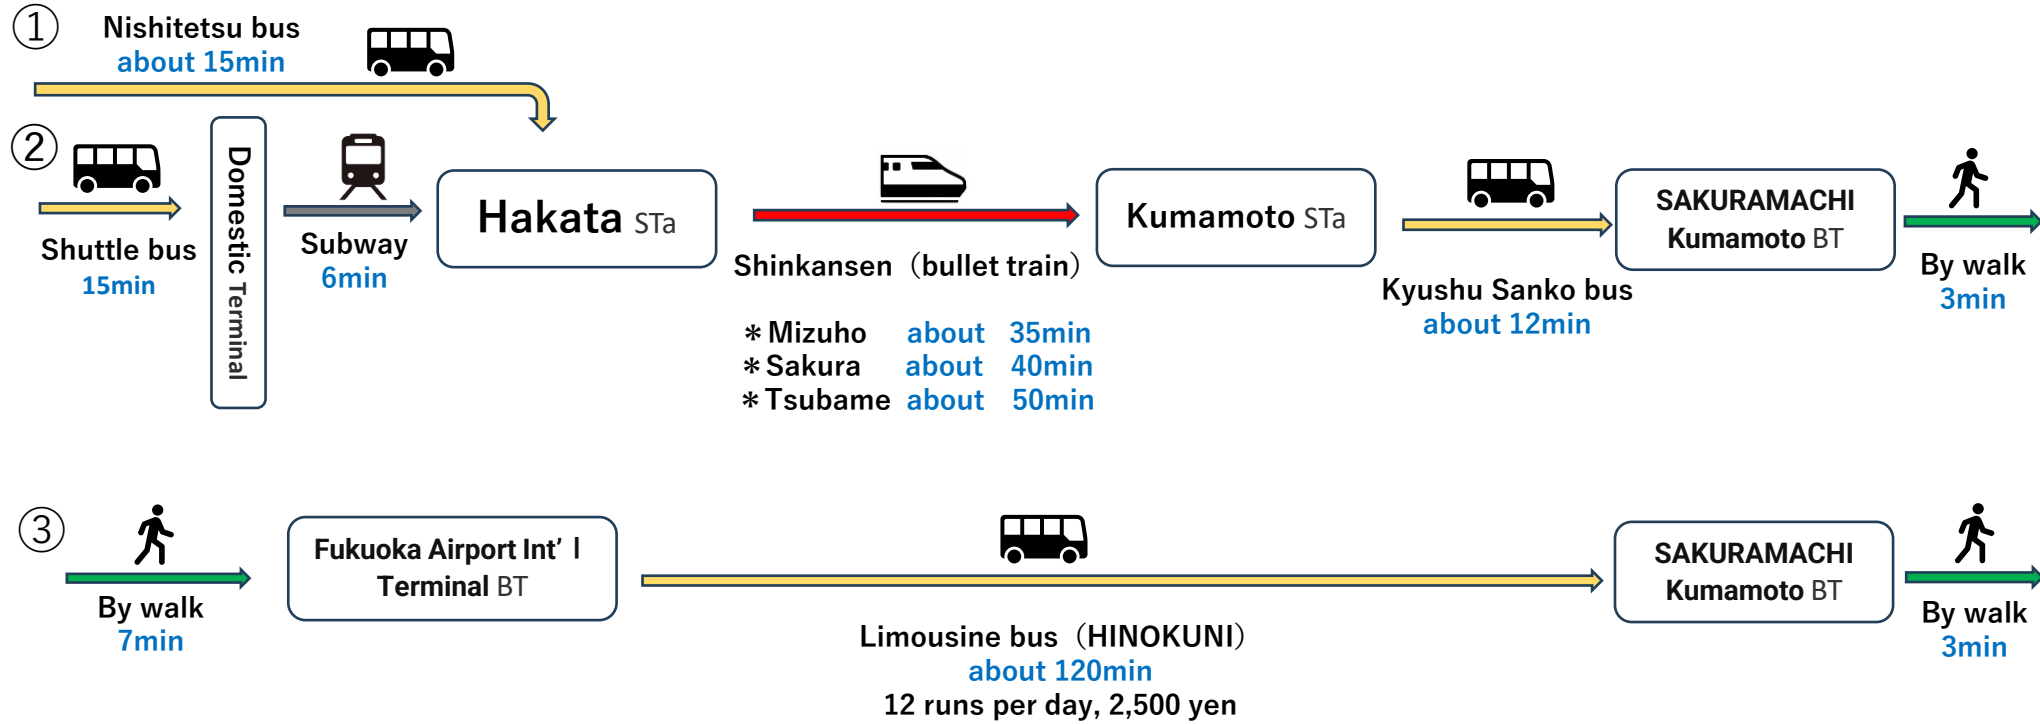

Transportation

Fukuoka Airport → Kumamoto-Jo Hall

Fukuoka Airport International Terminal

Kumamoto-Jo Hall

Limousine bus (HINOKUNI)

Fukuoka Airport Int'l Terminal BT(dep)	6:42	9:02	11:02	13:02	15:02	16:02	17:02	18:02	19:02	20:02	21:02	22:02
SAKURAMACHI Kumamoto BT(arr)	8:37	10:57	12:57	14:57	16:57	17:57	18:57	19:57	20:56	21:56	22:56	23:56