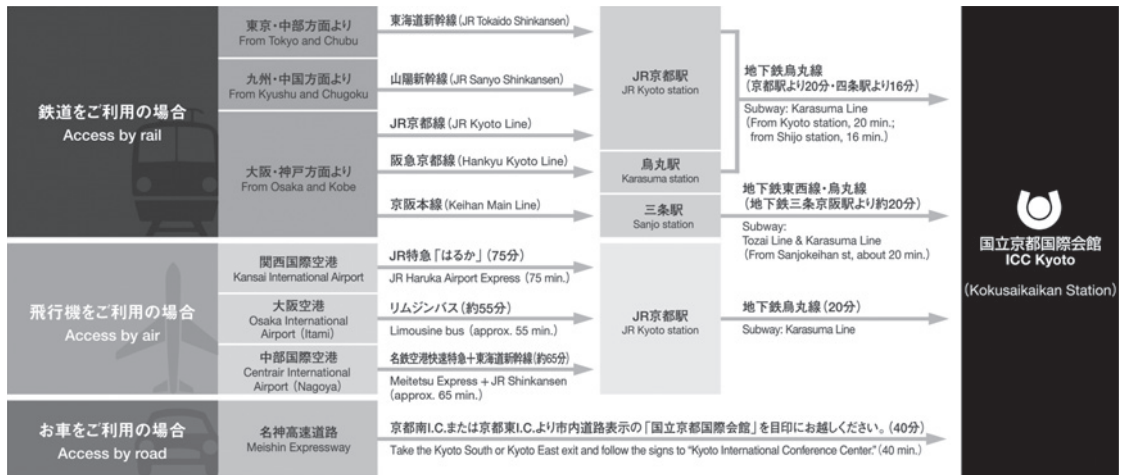

### ● Venue : Kyoto International Conference Center (ICC Kyoto)

Takaragaike, Sakyo-Ku, Kyoto 606-0001, Japan

Tel : +81-75-705-1229

URL : <http://www.icckyo.or.jp/en/index.html>

### ◆ Map

**ICC Kyoto**  
Kyoto International Conference Center

### ◆ Transportation

- ★ **By Train** [Subway: Karasuma Line] 20min. ride from Kyoto station to Kokusaikaikan station (last stop).
- ★ **By Air** Approximately 75mins. ride with JR Haruka Airport Express train from Kansai International Airport. Transfer to subway Karasuma Line at Kyoto station and get off at Kokusaikaikan station (last stop).
- ★ **By Car** Pay parking lot with the capacity of 200 vehicles, adjacent to Kyoto International Conference Center is available.