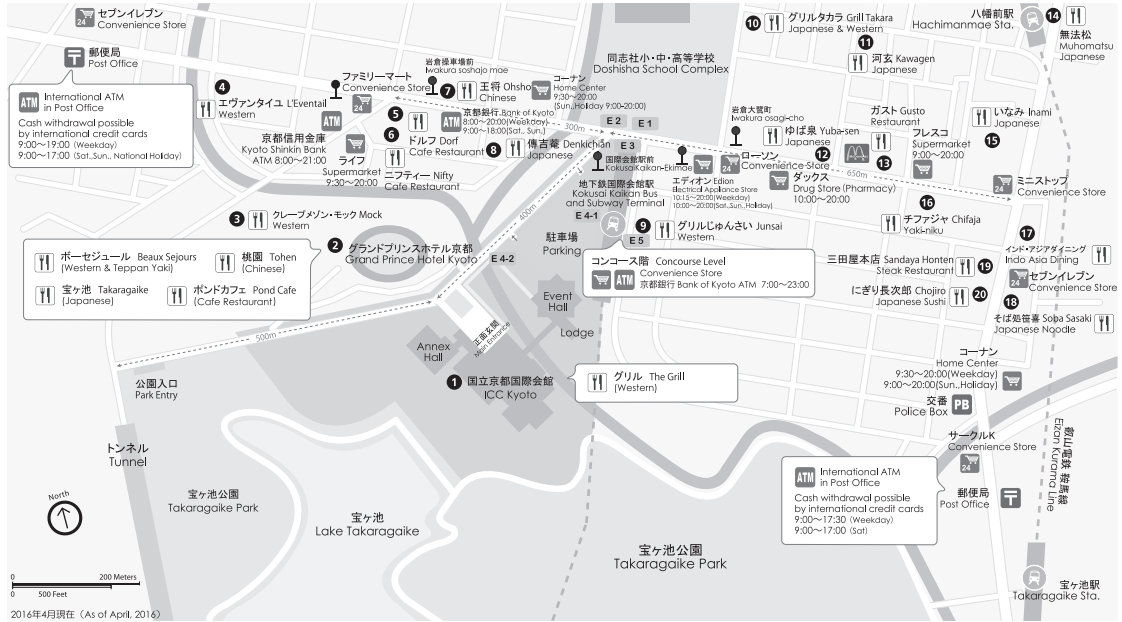

### ● Venue : Kyoto International Conference Center (ICC Kyoto)

Takaragaike, Sakyo-Ku, Kyoto 606-0001, Japan

Tel : +81-75-705-1229

URL : <http://www.icckyo.or.jp/en/index.html>

### ◆ Map

**ICC Kyoto**  
Kyoto International Conference Center

### ◆ Transportation

- ★ **By Train** [Subway: Karasuma Line] 20min. ride from Kyoto station to Kokusaikaikan station (last stop).
- ★ **By Air** Approximately 75mins. ride with JR Haruka Airport Express train from Kansai International Airport. Transfer to subway Karasuma Line at Kyoto station and get off at Kokusaikaikan station (last stop).
- ★ **By Car** Pay parking lot with the capacity of 200 vehicles, adjacent to Kyoto International Conference Center is available.

## Kyoto International Conference Center